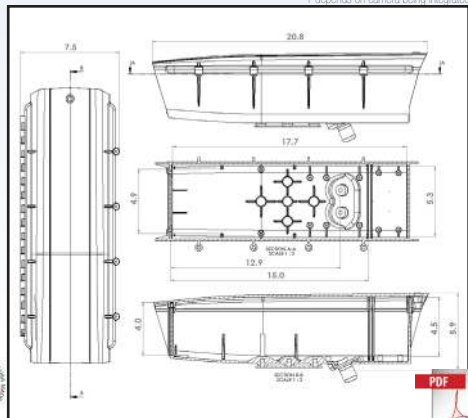

remote video solutions

www.dotworkz.com 866.575.4689